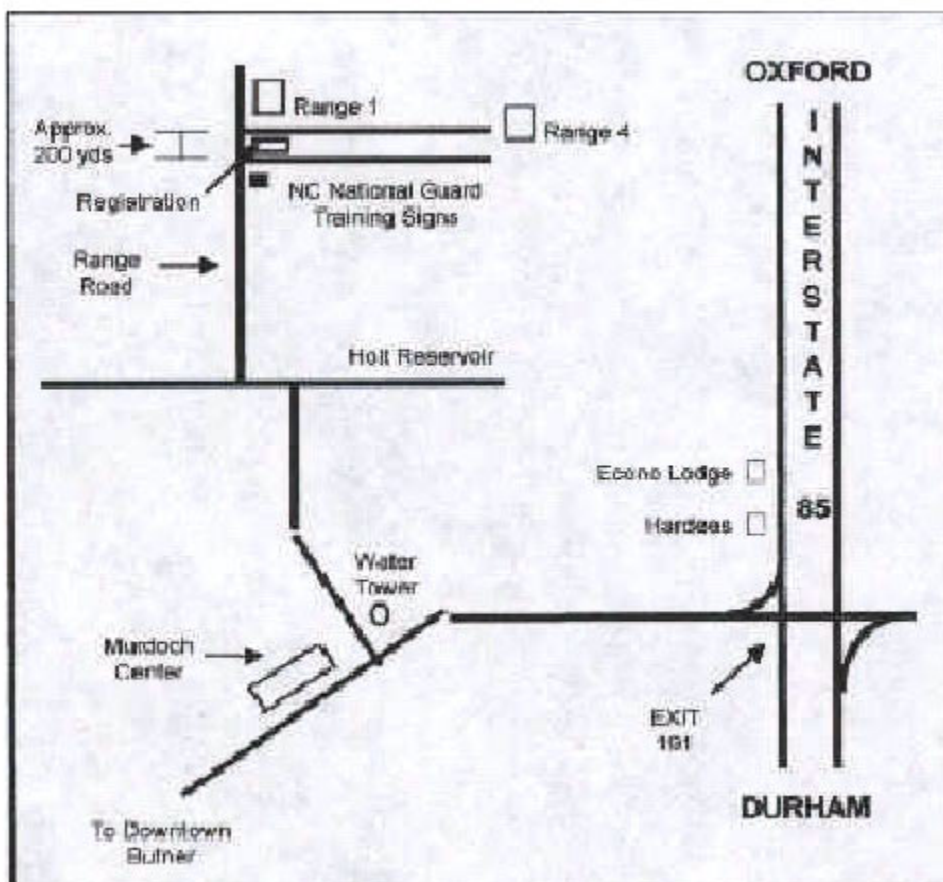

#### DIRECTIONS TO RANGE 4.

- ⦿ From Interstate 85 South or North, take Exit 191 Butner-Creedmoor Hwy 56 West.
- ⦿ Go approx. 1/2 mile then turn right on 33rd Street.
- ⦿ Go 2.1 miles, turn left at the intersection onto Old Rt. #75 Road.
- ⦿ Go approx. 1/2 mile, turn right onto Range Road.
- ⦿ Go 2.2 miles turn right into the Camp Butner Range area.